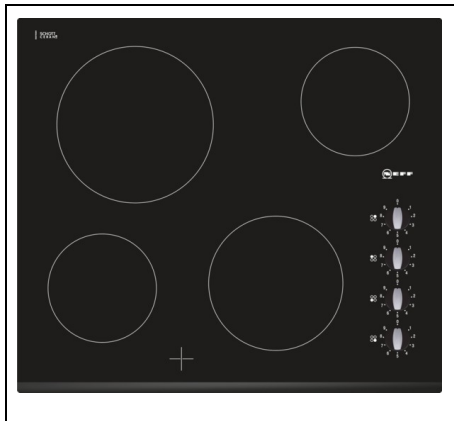

**Neff - T11D41X2**  
**Electric cooktop**

**Electric cooktop with integrated controls**

- frameless with front faceted glass
- 60 cm width
- 4 zone ceramic hob
- 1 dual circuit zone
- Zone extension activation with a Touch sensor on the hob
- Digital display
- TouchControl with Timer
- Alarm clock
- 2 stage residual heat indicator per cooking zone
- Warming function for all cooking zones
- Wipe protection function
- Main switch with stop-function
- Re Start Function
- Childproof lock
- Automatic Safety switch-off
- Individual tunable energy consumption display
- connecting value 6600 W
- Number of operating lights: 1 PC
- Cooking zones  
front left: Ø 145 mm, 1.2 KW  
rear left: Ø 180 mm, 2 KW  
rear right: Ø 145 mm, 1.2 KW  
front right: Ø 210 mm, 120 mm, 0.75 KW, 2.2 KW

**Neff - T10B40X2**  
**Electric cooktop**

**Electric cooktop with integrated controls**

- Frameless design
- 60 cm width
- 4 zone ceramic hob
- TouchControl with Timer
- Alarm clock
- Digital display
- 2 stage residual heat indicator per cooking zone
- Childproof lock
- Main switch with stop-function
- Re Start Function
- Automatic Safety switch-off
- Power on indicator light
- Main switch
- connecting value 6600 W
- Number of operating lights: 1 PC
- Cooking zones  
front left: Ø 145 mm, 1.2 KW  
rear left: Ø 180 mm, 2 KW  
rear right: Ø 145 mm, 1.2 KW  
front right: Ø 210 mm, 2.2 KW

**Neff - T11K40X2**  
**Electric hotplate**

**Electric cooktop with integrated controls**

- frameless with front faceted glass
- 60 cm width
- 4 zone ceramic hob
- controls positioned at the right side
- Residual heat indicator for each zone
- connecting value 6600 W
- Cooking zones  
front left: Ø 145 mm, 1.2 KW  
rear left: Ø 210 mm, 2.2 KW  
rear right: Ø 145 mm, 1.2 KW  
front right: Ø 180 mm, 2 KW