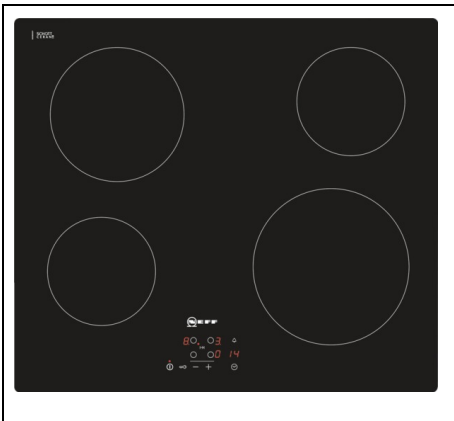

**Neff - T40B31X2GB**  
**Electric cooktop**

**Electric cooktop with integrated controls**

- Frameless design
- 60 cm width
- 4 induction zones
- TouchControl with Timer
- Alarm clock
- Digital display
- 2 stage residual heat indicator per cooking zone
- Main switch with stop-function
- Childproof lock
- Quick Start Function
- Re Start Function
- Powermanagement function
- Automatic Safety switch-off
- Length connecting cable 110 cm
- connecting value 2990 W
- 1 Indicator light
- Kochzonen: 1 x Ø 145 mm, 1.4 KW Induction heating; 1 x Ø 180 mm, 1.8 KW Induction heating; 1 x Ø 180 mm, 1.8 KW Induction heating; 1 x Ø 145 mm, 1.4 KW Induction heating

**Neff - T11D41X2**  
**Electric cooktop**

**Electric cooktop with integrated controls**

- frameless with front faceted glass
- 60 cm width
- 4 zone ceramic hob
- 1 dual circuit zone
- Zone extension activation with a Touch sensor on the hob
- Digital display
- TouchControl with Timer
- Alarm clock
- 2 stage residual heat indicator per cooking zone
- Warming function for all cooking zones
- Wipe protection function
- Main switch with stop-function
- Re Start Function
- Childproof lock
- Automatic Safety switch-off
- Individual tunable energy consumption display
- connecting value 6600 W
- Number of operating lights: 1 PC
- Cooking zones  
front left: Ø 145 mm, 1.2 KW  
rear left: Ø 180 mm, 2 KW  
rear right: Ø 145 mm, 1.2 KW  
front right: Ø 210 mm, 120 mm, 0.75 KW, 2.2 KW