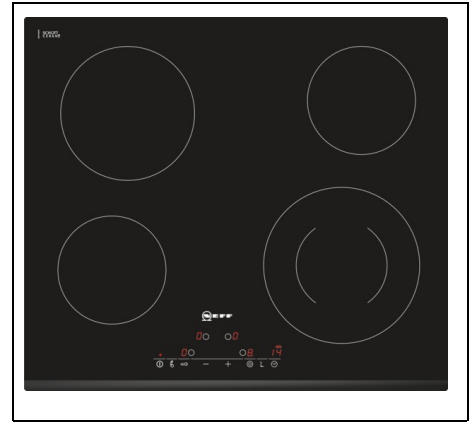

**Neff - T41B30X2**  
**Electric cooktop**

**Electric cooktop with integrated controls**

- frameless with front faceted glass
- 60 cm width
- 4 induction zones
- Power boost for all induction zones
- TouchControl with Timer
- Alarm clock
- Digital display
- 2 stage residual heat indicator per cooking zone
- Main switch with stop-function
- Childproof lock
- Re Start Function
- Quick Start Function
- Powermanagement function
- Automatic Safety switch-off
- Length connecting cable 110 cm
- connecting value 4600 W
- 1 Indicator light
- Cooking zones: 1 x Ø 180 mm, 1.8 KW (max. Power level 2.5 KW) Induction heating; 1 x Ø 180 mm, 1.8 KW (max. Power level 2.5 KW) Induction heating; 1 x Ø 210 mm, 2.2 KW (max. Power level 3.7 KW) Induction heating; 1 x Ø 145 mm, 1.4 KW (max. Power level 1.8 KW) Induction heating

**Neff - T40B31X2GB**  
**Electric cooktop**

**Electric cooktop with integrated controls**

- Frameless design
- 60 cm width
- 4 induction zones
- TouchControl with Timer
- Alarm clock
- Digital display
- 2 stage residual heat indicator per cooking zone
- Main switch with stop-function
- Childproof lock
- Quick Start Function
- Re Start Function
- Powermanagement function
- Automatic Safety switch-off
- Length connecting cable 110 cm
- connecting value 2990 W
- 1 Indicator light
- Kochzonen: 1 x Ø 145 mm, 1.4 KW Induction heating; 1 x Ø 180 mm, 1.8 KW Induction heating; 1 x Ø 180 mm, 1.8 KW Induction heating; 1 x Ø 145 mm, 1.4 KW Induction heating