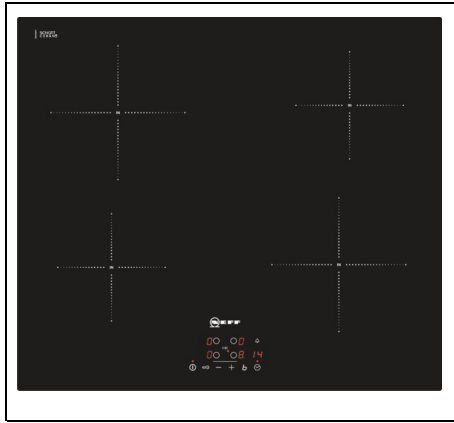

**Neff - T41B30X2**  
**Electric cooktop**

**Electric cooktop with integrated controls**

- frameless with front faceted glass
- 60 cm width
- 4 induction zones
- Power boost for all induction zones
- TouchControl with Timer
- Alarm clock
- Digital display
- 2 stage residual heat indicator per cooking zone
- Main switch with stop-function
- Childproof lock
- Re Start Function
- Quick Start Function
- Powermanagement function
- Automatic Safety switch-off
- Length connecting cable 110 cm
- connecting value 4600 W
- 1 Indicator light
- Cooking zones: 1 x Ø 180 mm, 1.8 KW (max. Power level 2.5 KW) Induction heating; 1 x Ø 180 mm, 1.8 KW (max. Power level 2.5 KW) Induction heating; 1 x Ø 210 mm, 2.2 KW (max. Power level 3.7 KW) Induction heating; 1 x Ø 145 mm, 1.4 KW (max. Power level 1.8 KW) Induction heating

**Neff - T40B31X2GB**  
**Electric cooktop**

**Electric cooktop with integrated controls**

- Frameless design
- 60 cm width
- 4 induction zones
- TouchControl with Timer
- Alarm clock
- Digital display
- 2 stage residual heat indicator per cooking zone
- Main switch with stop-function
- Childproof lock
- Quick Start Function
- Re Start Function
- Powermanagement function
- Automatic Safety switch-off
- Length connecting cable 110 cm
- connecting value 2990 W
- 1 Indicator light
- Kochzonen: 1 x Ø 145 mm, 1.4 KW Induction heating; 1 x Ø 180 mm, 1.8 KW Induction heating; 1 x Ø 180 mm, 1.8 KW Induction heating; 1 x Ø 145 mm, 1.4 KW Induction heating