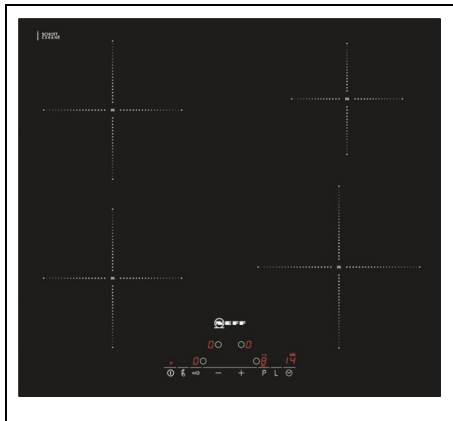

Neff - T45D40X2

Electric hob

Electric cooktop with integrated controls

- 60 cm width
- Frameless for flushline installation in natural stone or tiled work surface
- 4 induction zones
- Power boost for all induction zones
- TouchControl with Timer
- Alarm clock
- Digital display
- 2 stage residual heat indicator per cooking zone
- Main switch with stop-function
- Childproof lock
- Re Start Function
- Quick Start Function
- Powermanagement function
- Automatic Safety switch-off
- Length connecting cable 110 cm
- connecting value 7200 W
- 1 Indicator light
- Cooking zones: 1 x Ø 180 mm, 1.8 KW (max. Power level 2.8 KW) Induction heating; 1 x Ø 180 mm, 1.8 KW (max. Power level 2.8 KW) Induction heating; 1 x Ø 210 mm, 2.2 KW (max. Power level 3.7 KW) Induction heating; 1 x Ø 145 mm, 1.4 KW (max. Power level 1.8 KW) Induction heating