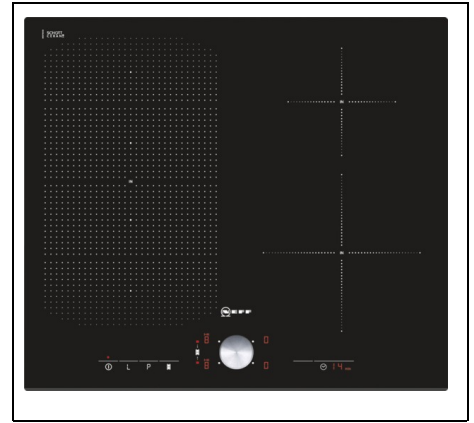

##### Electric cooktop with integrated controls

- Design frame in Stainless steel
- 60 cm width
- 4 induction zones
- 2xFlexInduction with 2 using possibilities: 2 single induction cooking zones with 190x200 mm each one or one flexible induction cooking zone with 380x200 mm
- Power boost for all induction zones
- Point&Twist with Timer
- Alarm clock
- Digital display
- 2 stage residual heat indicator per cooking zone
- Sensor button to turn on or off the FlexInduction zone
- Main switch with stop-function
- Childproof lock
- warming function for all cooking zones
- Wipe protection function
- Powermanagement function
- Automatic Safety switch-off
- Length connecting cable 110 cm
- connecting value 7200 W
- 1 Indicator light
- Cooking zones: 2 x 400x240 mm, 3.3 KW (max. Power level 3.6 KW) Induction heating or 4 x 200x240 mm, 2.0 kW (max. Power level 2.5 kW) Induction

##### Electric cooktop with integrated controls

- Bevel front
- 60 cm width
- 4 induction zones
- 2xFlexInduction with 2 using possibilities: 2 single induction cooking zones with 190x200 mm each one or one flexible induction cooking zone with 380x200 mm
- Power boost for all induction zones
- Point&Twist with Timer
- Alarm clock
- Digital display
- 2 stage residual heat indicator per cooking zone
- Sensor button to turn on or off the FlexInduction zone
- Main switch with stop-function
- Childproof lock
- warming function for all cooking zones
- Wipe protection function
- Powermanagement function
- Automatic Safety switch-off
- Length connecting cable 110 cm
- connecting value 7200 W
- 1 Indicator light
- Cooking zones: 2 x 400x240 mm, 3.3 KW (max. Power level 3.6 KW) Induction heating or 4 x 200x240 mm, 2.0 kW (max. Power level 2.5 kW) Induction