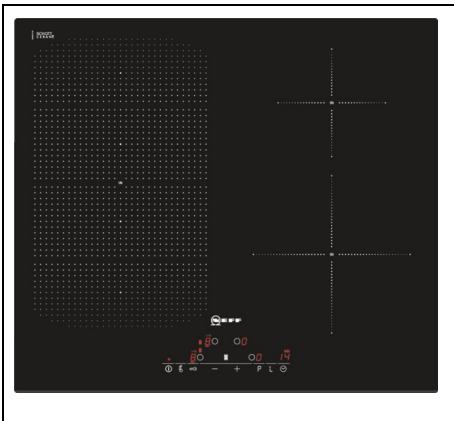

Neff - T51D53X2

Electric cooktop

Electric cooktop with integrated controls

- Bevel front
- 60 cm width
- 4 induction zones
- Power boost for all induction zones
- Alarm clock
- 1 x FlexInduction with 2 using possibilities: 2 single induction cooking zones with 200x240 mm each one or one flexible induction cooking zone with 400x240 mm
- TouchControl with Timer
- Alarm clock
- Power boost for all induction zones
- Digital display
- Main on-off sensor with stop-function
- 2 stage residual heat indicator per cooking zone
- Energy consumption display
- Quick Start Function
- Re Start Function
- Childproof lock
- Powermanagement function
- Automatic Safety switch-off
- connecting value 7200 W
- Length connecting cable 110 cm
- Cooking zones: 1 x 400x240 mm, 3.3 KW (max. Power level 3.6 KW) Induction heating or 2 x 200x240 mm, 2.0 kW