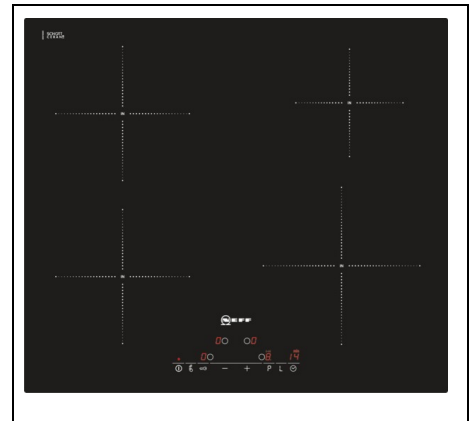

Neff - T41D40X2

Electric cooktop

Electric cooktop with integrated controls

- frameless with front faceted glass
- 60 cm width
- 4 induction zones
- Power boost for all induction zones
- TouchControl with Timer
- Alarm clock
- Digital display
- 2 stage residual heat indicator per cooking zone
- Main switch with stop-function
- Childproof lock
- Re Start Function
- Quick Start Function
- Energy consumption display
- Powermanagement function
- Automatic Safety switch-off
- Length connecting cable 110 cm
- connecting value 7200 W
- 1 Indicator light
- Cooking zones: 1 x Ø 180 mm, 1.8 KW (max. Power level 2.8 KW) Induction heating; 1 x Ø 180 mm, 1.8 KW (max. Power level 2.8 KW) Induction heating; 1 x Ø 210 mm, 2.2 KW (max. Power level 3.7 KW) Induction heating; 1 x Ø 145 mm, 1.4 KW (max. Power level 1.8 KW) Induction heating