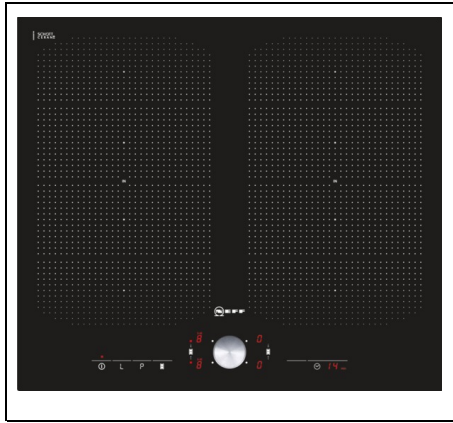

#### Electric cooktop

##### Electric cooktop with integrated controls

- Design frame in Stainless steel
- 60 cm width
- 4 induction zones
- 2xFlexInduction with 2 using possibilities: 2 single induction cooking zones with 190x200 mm each one or one flexible induction cooking zone with 380x200 mm
- Power boost for all induction zones
- Point&Twist with Timer
- Alarm clock
- Digital display
- 2 stage residual heat indicator per cooking zone
- Sensor button to turn on or off the FlexInduction zone
- Main switch with stop-function
- Childproof lock
- warming function for all cooking zones
- Wipe protection function
- Powermanagement function
- Automatic Safety switch-off
- Length connecting cable 110 cm
- connecting value 7200 W
- 1 Indicator light
- Cooking zones: 2 x 400x240 mm, 3.3 KW (max. Power level 3.6 KW) Induction heating or 4 x 200x240 mm, 2.0 kW (max. Power level 2.5 kW) Induction

##### Electric cooktop with integrated controls

- Bevel front
- 60 cm width
- 4 induction zones
- 2xFlexInduction with 2 using possibilities: 2 single induction cooking zones with 190x200 mm each one or one flexible induction cooking zone with 380x200 mm
- Power boost for all induction zones
- Point&Twist with Timer
- Alarm clock
- Digital display
- 2 stage residual heat indicator per cooking zone
- Sensor button to turn on or off the FlexInduction zone
- Main switch with stop-function
- Childproof lock
- warming function for all cooking zones
- Wipe protection function
- Powermanagement function
- Automatic Safety switch-off
- Length connecting cable 110 cm
- connecting value 7200 W
- 1 Indicator light
- Cooking zones: 2 x 400x240 mm, 3.3 KW (max. Power level 3.6 KW) Induction heating or 4 x 200x240 mm, 2.0 kW (max. Power level 2.5 kW) Induction