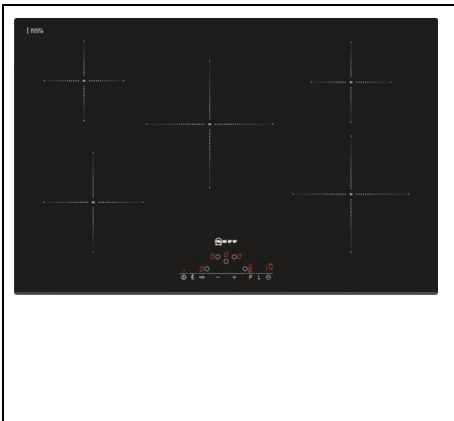

Neff - T51D86X2

Electric cooktop

Electric cooktop with integrated controls

- Front facette design
- 80 cm width
- 5 induction zones
- 1 x FlexInduction with 2 using possibilities: 2 single induction cooking zones with 190x200 mm each one or one flexible induction cooking zone with 380x200 mm.
- TouchControl with Timer
- Power boost for all induction zones
- Alarm clock
- Digital display
- 2 stage residual heat indicator per cooking zone
- Sensor button to turn on or off the FlexInduction zone
- Main switch with stop-function
- Childproof lock
- Wipe protection function
- Re Start Function
- Quick Start Function
- Energy consumption display
- Powermanagement function
- Automatic Safety switch-off
- Length connecting cable 110 cm
- 1 Indicator light
- connecting value 7200 W
- Cooking zones: 1 x 380x200 mm, 3.3 KW (max. Power 3.6

Neff - T45D82X2

Electric cooktop

Electric cooktop with integrated controls

- Frameless for flushline installation in natural stone or tiled work surface
- 80 cm width
- 5 induction zones
- Power boost for all induction zones
- TouchControl with Timer
- Alarm clock
- Digital display
- Re Start Function
- Quick Start Function
- Energy consumption display
- 2 stage residual heat indicator per cooking zone
- Sensor button to turn on or off the FlexInduction zone
- Main switch with stop-function
- Childproof lock
- Wipe protection function
- Powermanagement function
- Automatic Safety switch-off
- Length connecting cable 110 cm
- Cooking zones: 1 x Ø 180 mm, 1.8 KW (max. Power level 2.8 KW) Induction heating; 1 x Ø 145 mm, 1.4 KW (max. Power level 1.8 KW) Induction heating; 1 x Ø 240 mm, 2.2 KW (max. Power level 3.7 kW) Induction heating; 1 x Ø 210 mm, 2.2 KW (max. Power level 3.7 KW) Induction heating; 1