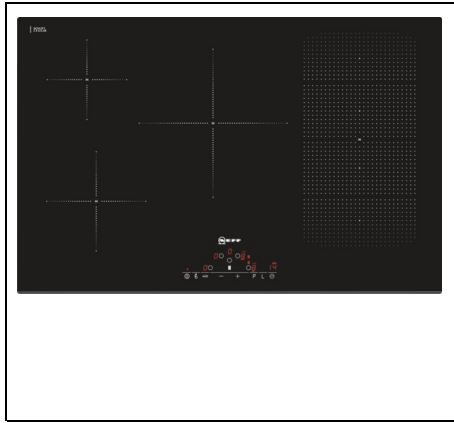

Neff - T51T86X2

Electric cooktop

Electric cooktop with integrated controls

- Front facette design
- 80 cm width
- 5 induction zones
- 1 x FlexInduction with 2 using possibilities: 2 single induction cooking zones with 190x200 mm each one or one flexible induction cooking zone with 380x200 mm.
- Power boost for all induction zones
- Point&Twist with Timer
- Alarm clock
- Digital display
- 2 stage residual heat indicator per cooking zone
- Sensor button to turn on or off the FlexInduction zone
- Warming function for all cooking zones
- Main switch with stop-function
- Childproof lock
- Wipe protection function
- Powermanagement function
- Automatic Safety switch-off
- Length connecting cable 110 cm
- 1 Indicator light
- connecting value 7200 W
- Cooking zones: 1 x 380x200 mm, 3.3 KW (max. Power 3.6 KW) Induction heating or 2 x 190x200mm, 2.0 kW (max. Power 2.5 kW) Induction; 1 x Ø 240 mm, 2.2 KW (max.

Neff - T51D86X2

Electric cooktop

Electric cooktop with integrated controls

- Front facette design
- 80 cm width
- 5 induction zones
- 1 x FlexInduction with 2 using possibilities: 2 single induction cooking zones with 190x200 mm each one or one flexible induction cooking zone with 380x200 mm.
- TouchControl with Timer
- Power boost for all induction zones
- Alarm clock
- Digital display
- 2 stage residual heat indicator per cooking zone
- Sensor button to turn on or off the FlexInduction zone
- Main switch with stop-function
- Childproof lock
- Wipe protection function
- Re Start Function
- Quick Start Function
- Energy consumption display
- Powermanagement function
- Automatic Safety switch-off
- Length connecting cable 110 cm
- 1 Indicator light
- connecting value 7200 W
- Cooking zones: 1 x 380x200 mm, 3.3 KW (max. Power 3.6