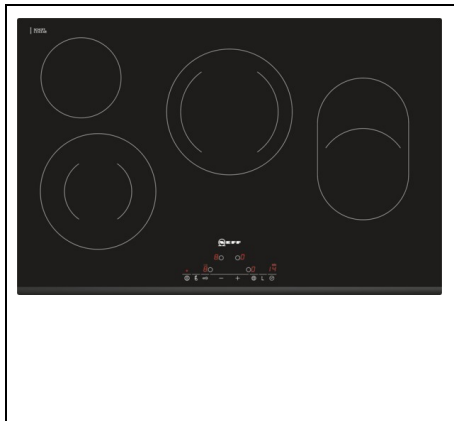

Neff - T45D82X2

Electric cooktop

Electric cooktop with integrated controls

- Frameless for flushline installation in natural stone or tiled work surface
- 80 cm width
- 5 induction zones
- Power boost for all induction zones
- TouchControl with Timer
- Alarm clock
- Digital display
- Re Start Function
- Quick Start Function
- Energy consumption display
- 2 stage residual heat indicator per cooking zone
- Sensor button to turn on or off the FlexInduction zone
- Main switch with stop-function
- Childproof lock
- Wipe protection function
- Powermanagement function
- Automatic Safety switch-off
- Length connecting cable 110 cm
- Cooking zones: 1 x Ø 180 mm, 1.8 KW (max. Power level 2.8 KW) Induction heating; 1 x Ø 145 mm, 1.4 KW (max. Power level 1.8 KW) Induction heating; 1 x Ø 240 mm, 2.2 KW (max. Power level 3.7 kW) Induction heating; 1 x Ø 210 mm, 2.2 KW (max. Power level 3.7 KW) Induction heating; 1

Neff - T41D82X2

Electric cooktop

Electric cooktop with integrated controls

- Front facette design
- 80 cm width
- 5 induction zones
- Power boost for all induction zones
- TouchControl with Timer
- Alarm clock
- Digital display
- Re Start Function
- Quick Start Function
- Energy consumption display
- 2 stage residual heat indicator per cooking zone
- Sensor button to turn on or off the FlexInduction zone
- Main switch with stop-function
- Childproof lock
- Wipe protection function
- Powermanagement function
- Automatic Safety switch-off
- Length connecting cable 110 cm
- Cooking zones: 1 x Ø 180 mm, 1.8 KW (max. Power level 2.8 KW) Induction heating; 1 x Ø 145 mm, 1.4 KW (max. Power level 1.8 KW) Induction heating; 1 x Ø 240 mm, 2.2 KW (max. Power level 3.7 kW) Induction heating; 1 x Ø 210 mm, 2.2 KW (max. Power level 3.7 KW) Induction heating; 1 x Ø 145 mm, 1.4 KW (max. Power level 1.8 KW) Induction