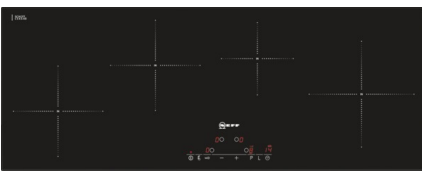

Neff - T54T95N2

Electric cooktop

Electric cooktop with integrated controls

- Design frame in Stainless steel
- 90 cm width
- 5 induction zones
- 2xFlexInduction with 2 using possibilities: 2 single induction cooking zones with 190x200 mm each one or one flexible induction cooking zone with 380x200 mm
- Power boost for all induction zones
- Point&Twist with Timer
- Alarm clock
- Digital display
- 2 stage residual heat indicator per cooking zone
- Sensor button to turn on or off the FlexInduction zone
- Main switch with stop-function
- Childproof lock
- warming function for all cooking zones
- Wipe protection function
- Powermanagement function
- Automatic Safety switch-off
- Length connecting cable 110 cm
- connecting value 10800 W
- 1 Indicator light
- Cooking zones: 2 x 380x200 mm, 3.3 KW (max. Power level 3.6 KW) Induction heating or 4 x 190x200mm, 2.0 kW (max. Power level 2.5 kW) Induction; 1 x Ø 260 mm, 210 mm, 320

Neff - T51T95X2

Electric cooktop

Electric cooktop with integrated controls

- Front facette design
- 90 cm width
- 5 induction zones
- 2xFlexInduction with 2 using possibilities: 2 single induction cooking zones with 190x200 mm each one or one flexible induction cooking zone with 380x200 mm
- Power boost for all induction zones
- Point&Twist with Timer
- Alarm clock
- Digital display
- 2 stage residual heat indicator per cooking zone
- Sensor button to turn on or off the FlexInduction zone
- Main switch with stop-function
- Childproof lock
- warming function for all cooking zones
- Wipe protection function
- Powermanagement function
- Automatic Safety switch-off
- Length connecting cable 110 cm
- connecting value 10800 W
- 1 Indicator light
- Cooking zones: 2 x 380x200 mm, 3.3 KW (max. Power level 3.6 KW) Induction heating or 4 x 190x200mm, 2.0 kW (max. Power level 2.5 kW) Induction; 1 x Ø 260 mm, 210 mm, 320