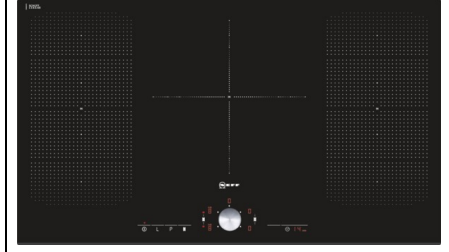

Neff - T54T97N2

Electric cooktop

Electric cooktop with integrated controls

- 90 cm width
- 5 induction zones
- 2 x FlexInduction with 2 using possibilities: 4 single induction cooking zones with 200x240 mm each one or two flexible induction cooking zone with 400x240 mm and 1 x FlexInduction with 300x 240 mm.
- Power boost for all induction zones
- Point&Twist with Timer
- Alarm clock
- Digital display
- 2 stage residual heat indicator per cooking zone
- warming function for all cooking zones
- Sensor button to turn on or off the FlexInduction zone
- Main switch with stop-function
- Childproof lock
- Wipe protection function
- Powermanagement function
- Automatic Safety switch-off
- Length connecting cable 110 cm
- connecting value 10800 W
- 1 Indicator light
- Cooking zones: 2 x 400x240 mm, 3.3 KW (max. Power level 3.6 KW) Induction heating or 4 x 200x240 mm, 2.0 kW (max. Power level 2.5 kW) Induction and 1x 300x240mm,

Neff - T54T95N2

Electric cooktop

Electric cooktop with integrated controls

- Design frame in Stainless steel
- 90 cm width
- 5 induction zones
- 2xFlexInduction with 2 using possibilities: 2 single induction cooking zones with 190x200 mm each one or one flexible induction cooking zone with 380x200 mm
- Power boost for all induction zones
- Point&Twist with Timer
- Alarm clock
- Digital display
- 2 stage residual heat indicator per cooking zone
- Sensor button to turn on or off the FlexInduction zone
- Main switch with stop-function
- Childproof lock
- warming function for all cooking zones
- Wipe protection function
- Powermanagement function
- Automatic Safety switch-off
- Length connecting cable 110 cm
- connecting value 10800 W
- 1 Indicator light
- Cooking zones: 2 x 380x200 mm, 3.3 KW (max. Power level 3.6 KW) Induction heating or 4 x 190x200mm, 2.0 kW (max. Power level 2.5 kW) Induction; 1 x Ø 260 mm, 210 mm, 320