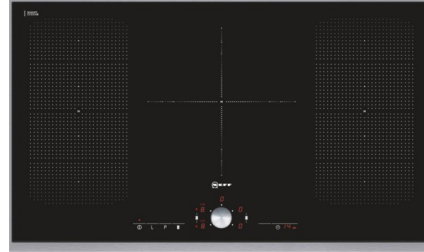

Neff - T54T97N2

Electric cooktop

Electric cooktop with integrated controls

- 90 cm width
- 5 induction zones
- 2 x FlexInduction with 2 using possibilities: 4 single induction cooking zones with 200x240 mm each one or two flexible induction cooking zone with 400x240 mm and 1 x FlexInduction with 300x 240 mm.
- Power boost for all induction zones
- Point&Twist with Timer
- Alarm clock
- Digital display
- 2 stage residual heat indicator per cooking zone
- warming function for all cooking zones
- Sensor button to turn on or off the FlexInduction zone
- Main switch with stop-function
- Childproof lock
- Wipe protection function
- Powermanagement function
- Automatic Safety switch-off
- Length connecting cable 110 cm
- connecting value 10800 W
- 1 Indicator light
- Cooking zones: 2 x 400x240 mm, 3.3 KW (max. Power level 3.6 KW) Induction heating or 4 x 200x240 mm, 2.0 kW (max. Power level 2.5 kW) Induction and 1x 300x240mm,

Neff - T54T95N2

Electric cooktop

Electric cooktop with integrated controls

- Design frame in Stainless steel
- 90 cm width
- 5 induction zones
- 2xFlexInduction with 2 using possibilities: 2 single induction cooking zones with 190x200 mm each one or one flexible induction cooking zone with 380x200 mm
- Power boost for all induction zones
- Point&Twist with Timer
- Alarm clock
- Digital display
- 2 stage residual heat indicator per cooking zone
- Sensor button to turn on or off the FlexInduction zone
- Main switch with stop-function
- Childproof lock
- warming function for all cooking zones
- Wipe protection function
- Powermanagement function
- Automatic Safety switch-off
- Length connecting cable 110 cm
- connecting value 10800 W
- 1 Indicator light
- Cooking zones: 2 x 380x200 mm, 3.3 KW (max. Power level 3.6 KW) Induction heating or 4 x 190x200mm, 2.0 kW (max. Power level 2.5 kW) Induction; 1 x Ø 260 mm, 210 mm, 320